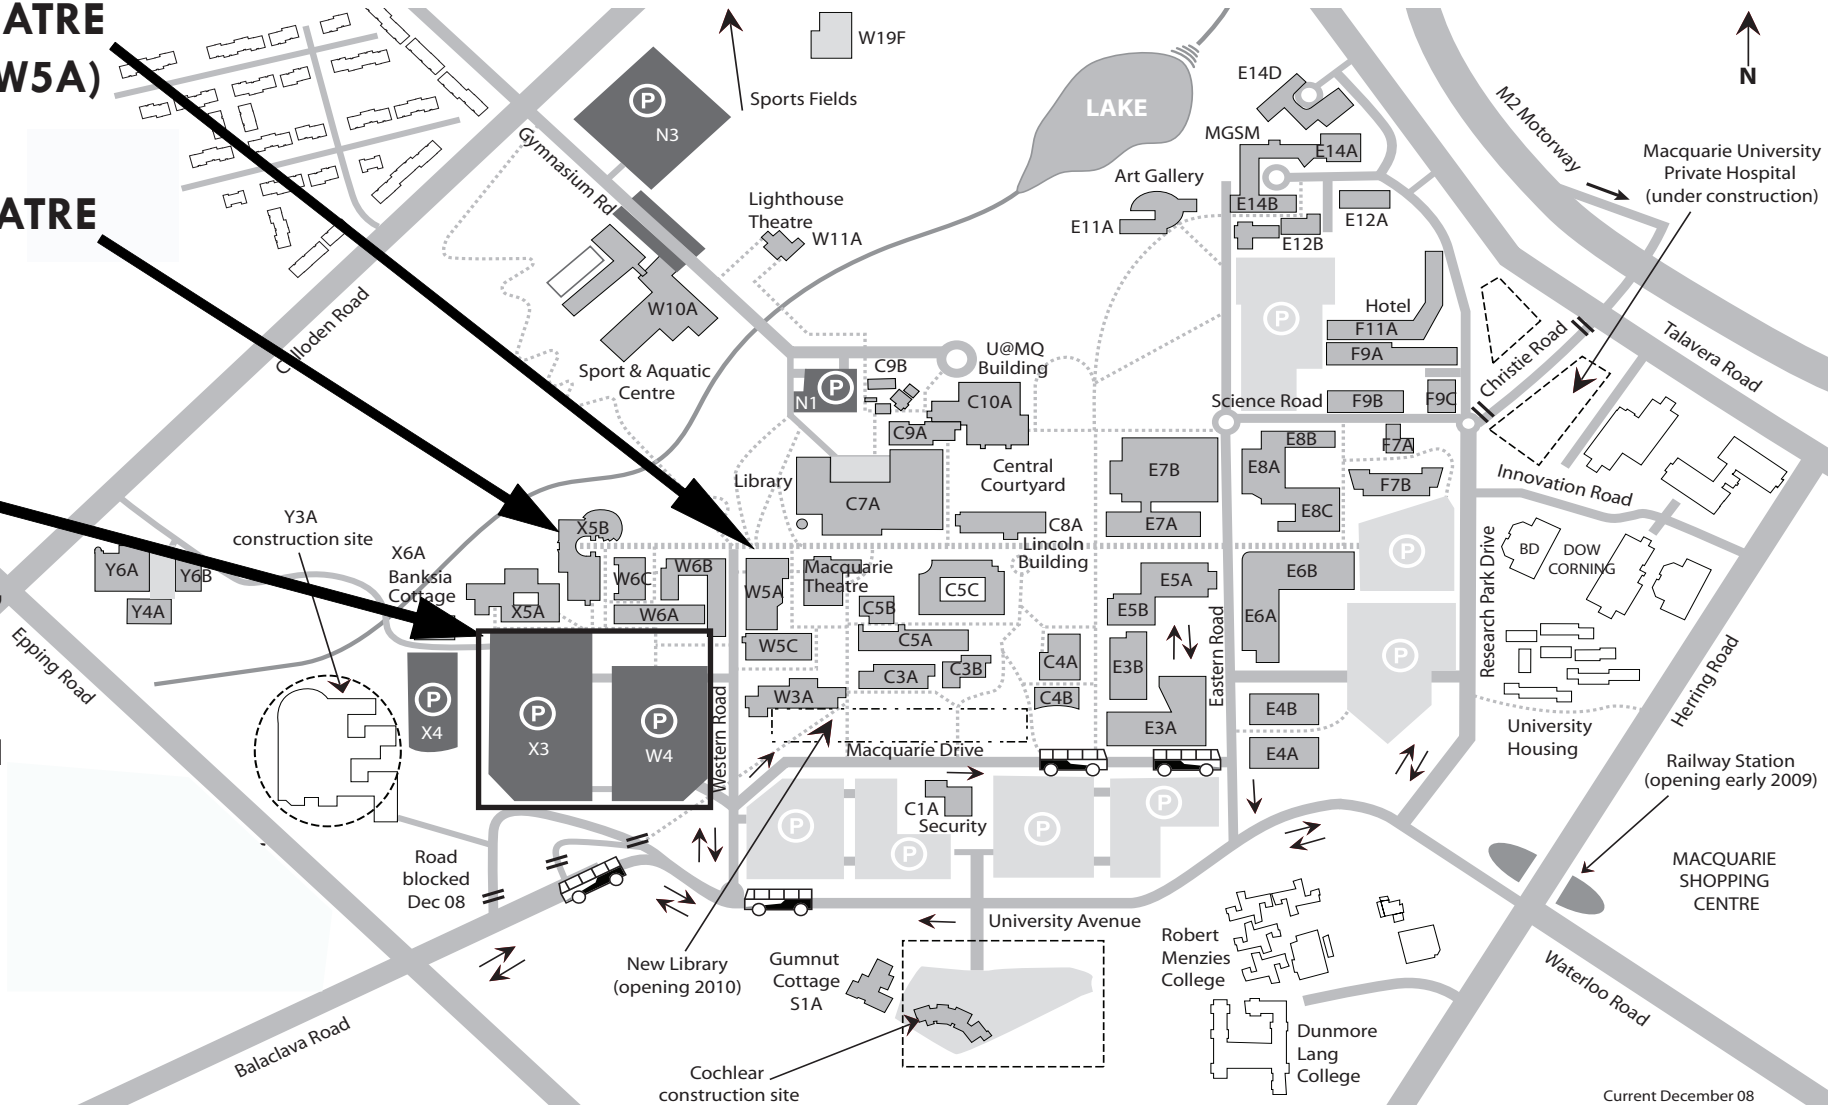

**\*VENUE: Macquarie University  
off Balaclava Rd, NORTH RYDE**

**PRICE THEATRE  
(Building W5A)**

**LECTURE THEATRE  
X5B**

**PARKING:  
Use Car Parks  
W4 & X3**

University operates a 'pay and display' system. A valid parking voucher **MUST** be displayed or you may receive a \$75 fine.

Parking tickets may be purchased from ticket machines located in the car-park (\$18 in gold coins).

**Macquarie University Campus**

Current December 08